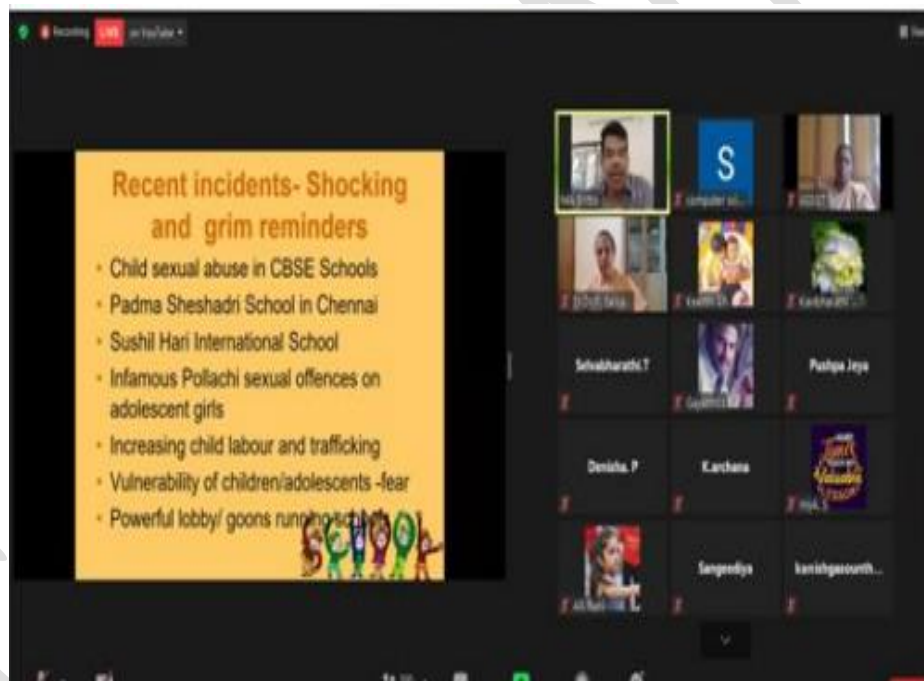

2020-2021

17.06.2020

IMPACT OF THE PANDEMIC ON THE LIVES OF ADOLESCENT GIRLS: On 17th June 2021 Webinar on Zoom portal was conducted by the Department of Computer Science in association with ASSIST on the theme – Impact of the pandemic on the lives of Adolescent Girls – The speakers Mr. M.A. Britto, Advocate, Human Rights Activist, Tirunelveli, Ms. SailaxmiJeyaraman, Profesional Psychotherapist and Counsellor and Mr. Raja, Advocate, District Court, Trichy not only spoke but shared their views with the participants, most of them were the youth of 15 colleges and their family members 100 in number in the Zoom portal from those viewed in the YouTube Streaming of the College Channel.